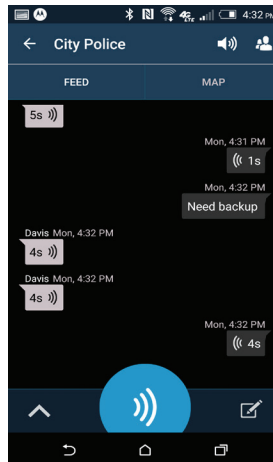

Drill into individual Talk Groups with chronological history of text/broadcast on one screen. Launch full-screen PTT mode.